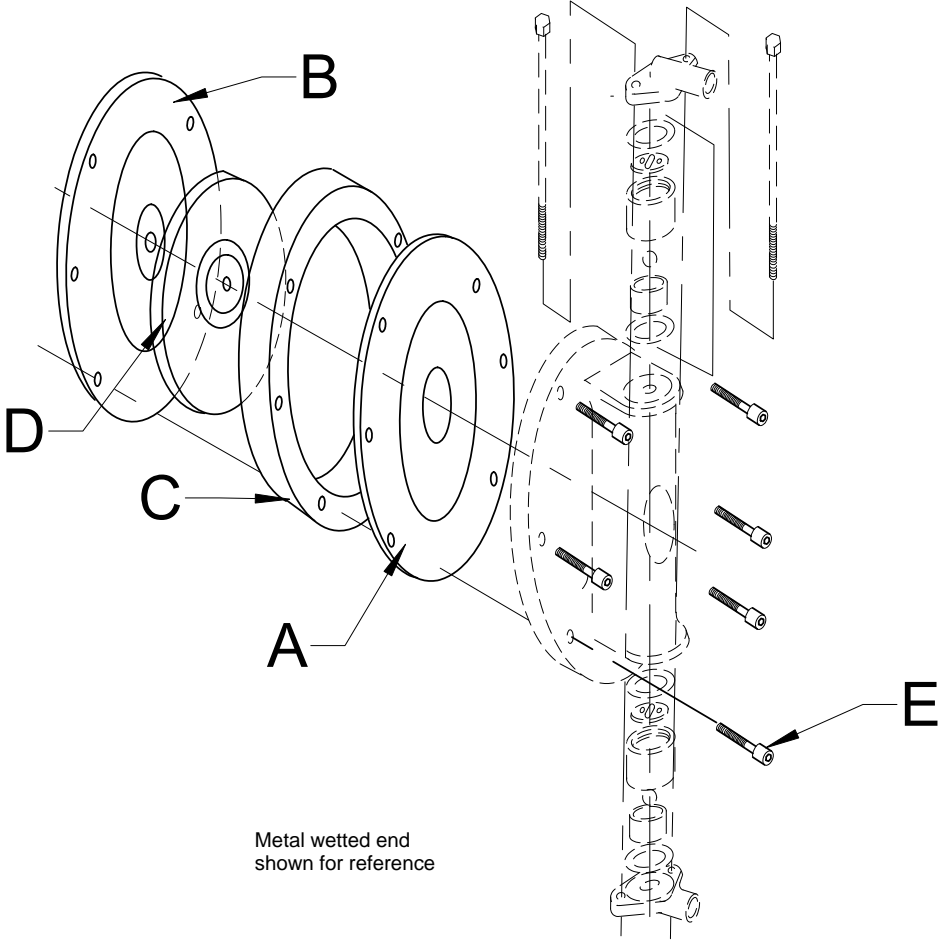

# MADDEN Pump Type DDB Double Diaphragm Repair Parts List

Item	Qty Req	Part no.	Description
A	1	MP059A	Diaphragm, primary, Neoprene
A	1	MP059C	Diaphragm, primary, Hypalon
A	1	MP059D	Diaphragm, primary, Viton
A	1	MP059E	Diaphragm, primary, Teflon faced Neoprene
A	1	MP059F	Diaphragm, primary, Teflon faced Viton
B	1	MP134A	Diaphragm, secondary backup, Neoprene
B	1	MP134C	Diaphragm, secondary backup, Hypalon
B	1	MP134D	Diaphragm, secondary backup, Viton
	1	MP136	Piston for Type DDB double diaphragm, 9/16-12 thread (not shown)
C	1	MP140B	Spacer, with plugged drain hole, PVC
D	1	MP141	Secondary piston, Type DDB double diaphragm
E	6	MP133	Screw, plastic wetted end, HH cap screw 3/8"-16 X 3.75"
E	6	MP165	Screw, metal wetted end, SH screw 3/8"-16 X 1.75"